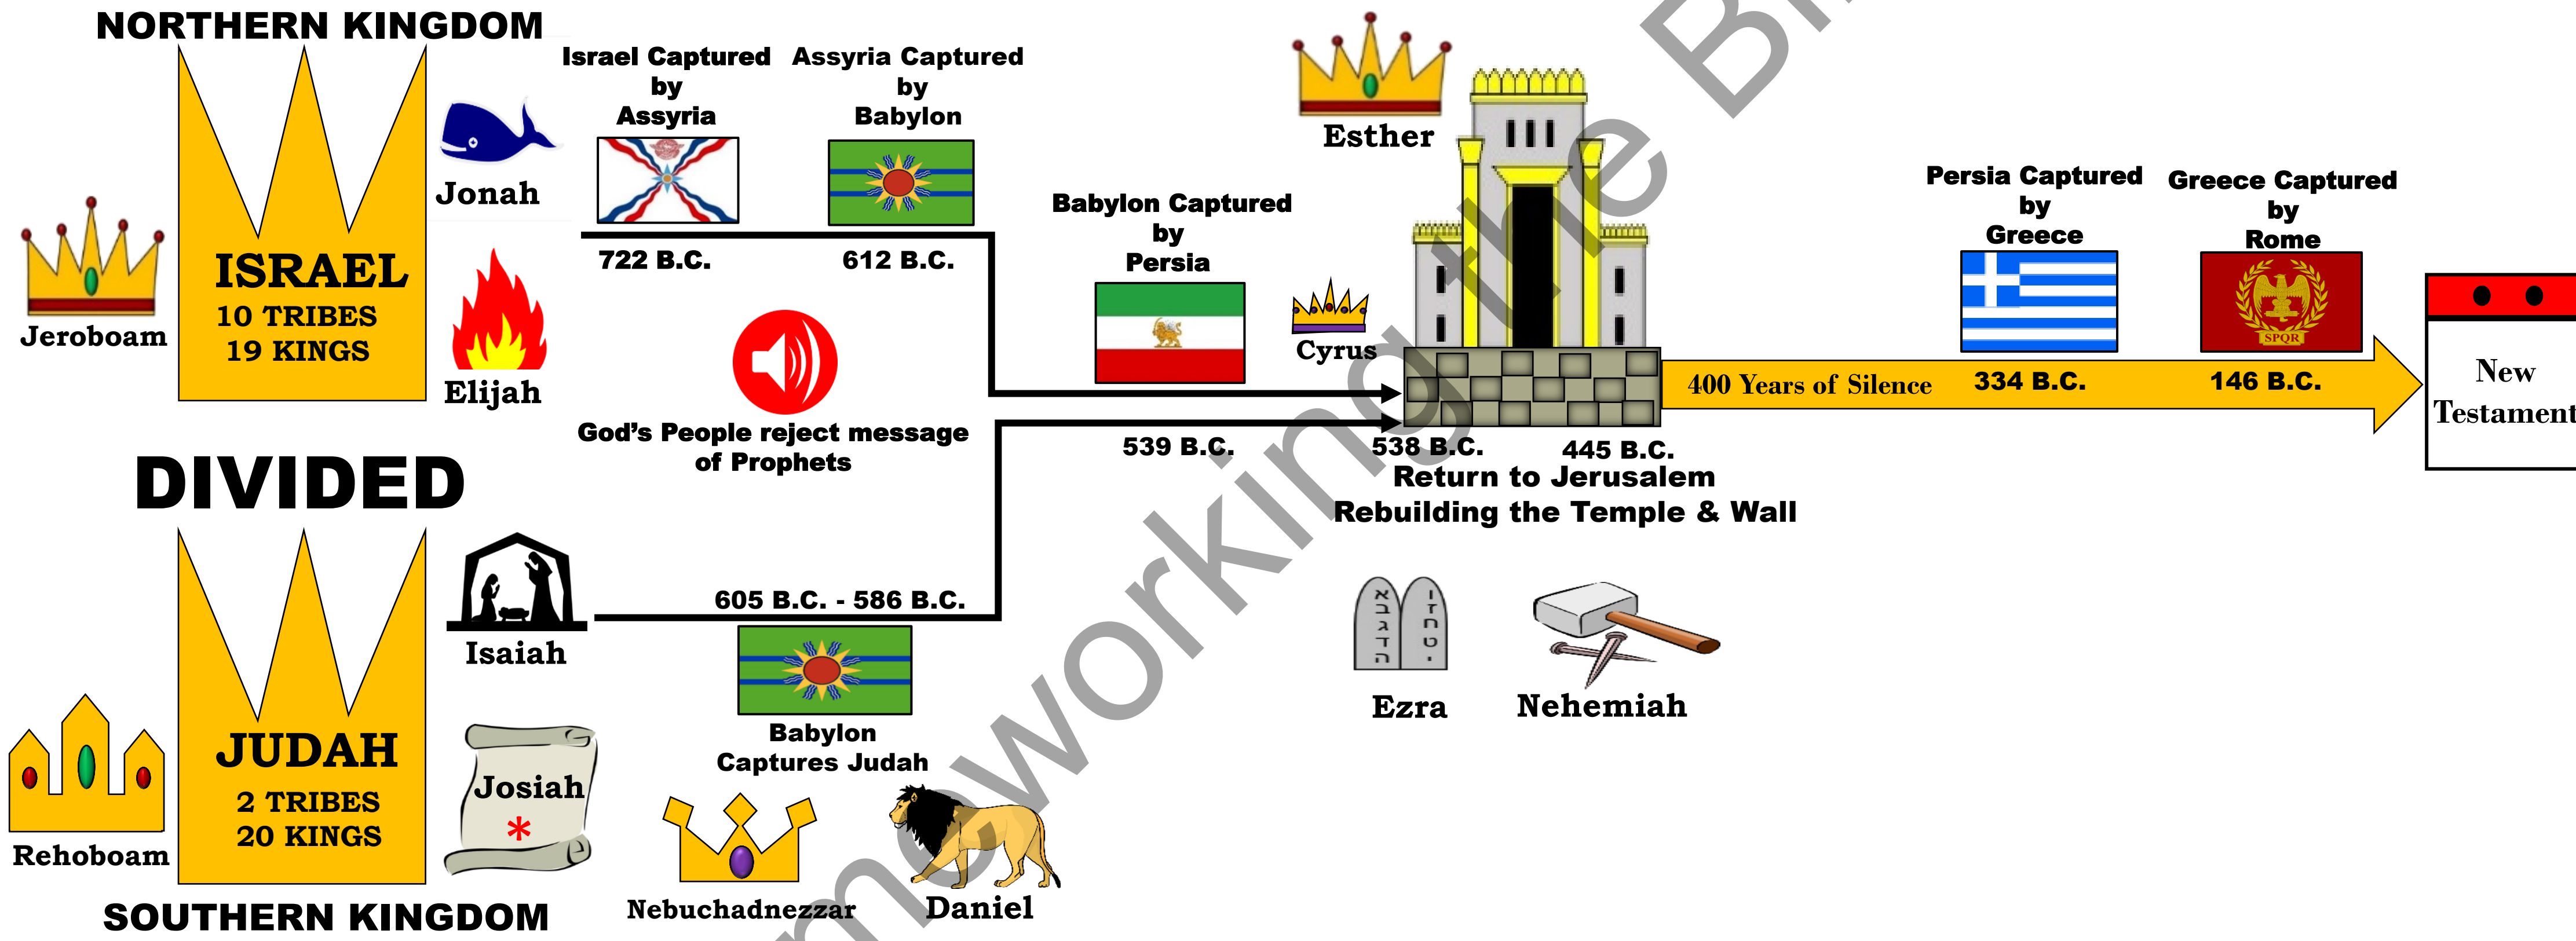

# THE BEGINNINGS

? B.C.

THE FLOOD

TOWER OF BABEL

\* Denotes lineage of Jesus

2100 B.C.

# CHILDREN OF ISRAEL Divided Kingdom

930 B.C.

EZRA  
NEHEMIAH  
ESTHER

JOB  
PSALMS  
PROVERBS  
ECCLESIASTES  
SONG OF SOLOMON

ISAIAH  
JEREMIAH  
LAMENTATIONS

EZEKIEL  
DANIEL

HOSEA  
JOEL  
AMOS

OBADIAH  
JONAH  
MICAH