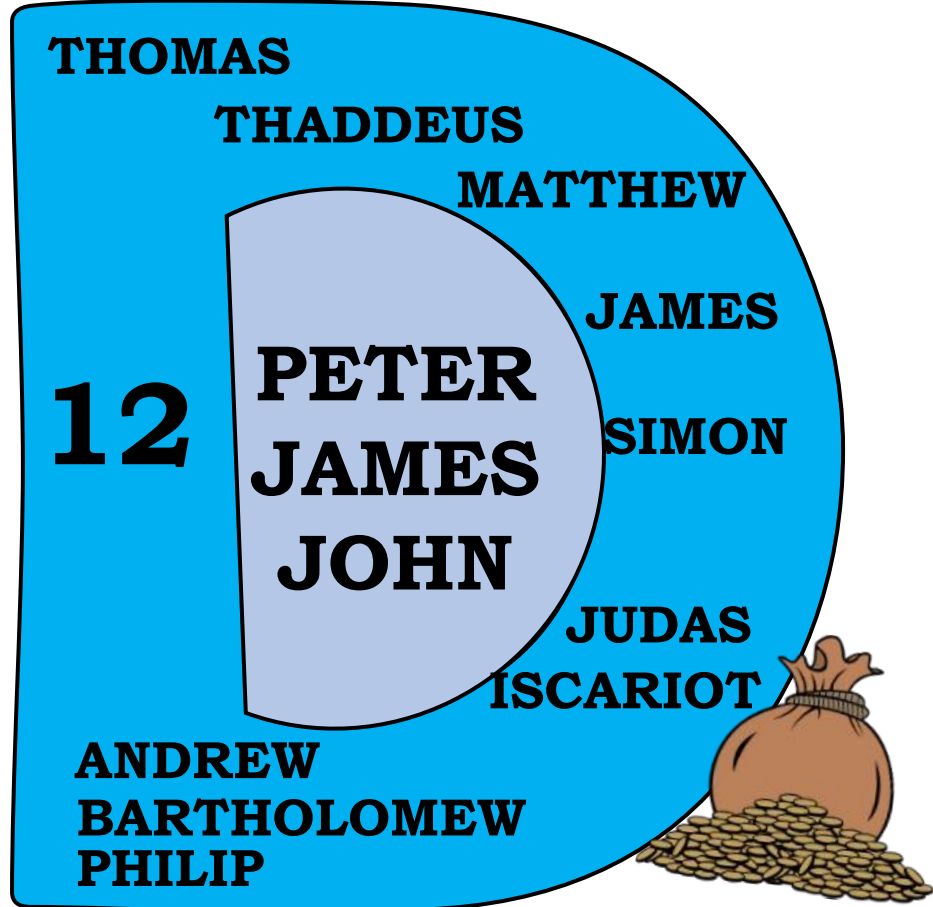

# THE BEGINNINGS

? B.C.

THE FLOOD

TOWER OF BABEL

\* Denotes lineage of Jesus

2100 B.C.

# THE LIFE OF CHRIST

## The New Beginnings

30 A.D.

BETHLEHEM

JESUS IS BORN

JUDEA-GALILEE

JESUS IS BAPTIZED

JESUS IS TEMPTED

JESUS AT THE TEMPLE

NAZARETH

MATTHEW  
MARK  
LUKE  
JOHN

JESUS CHOOSES DISCIPLES